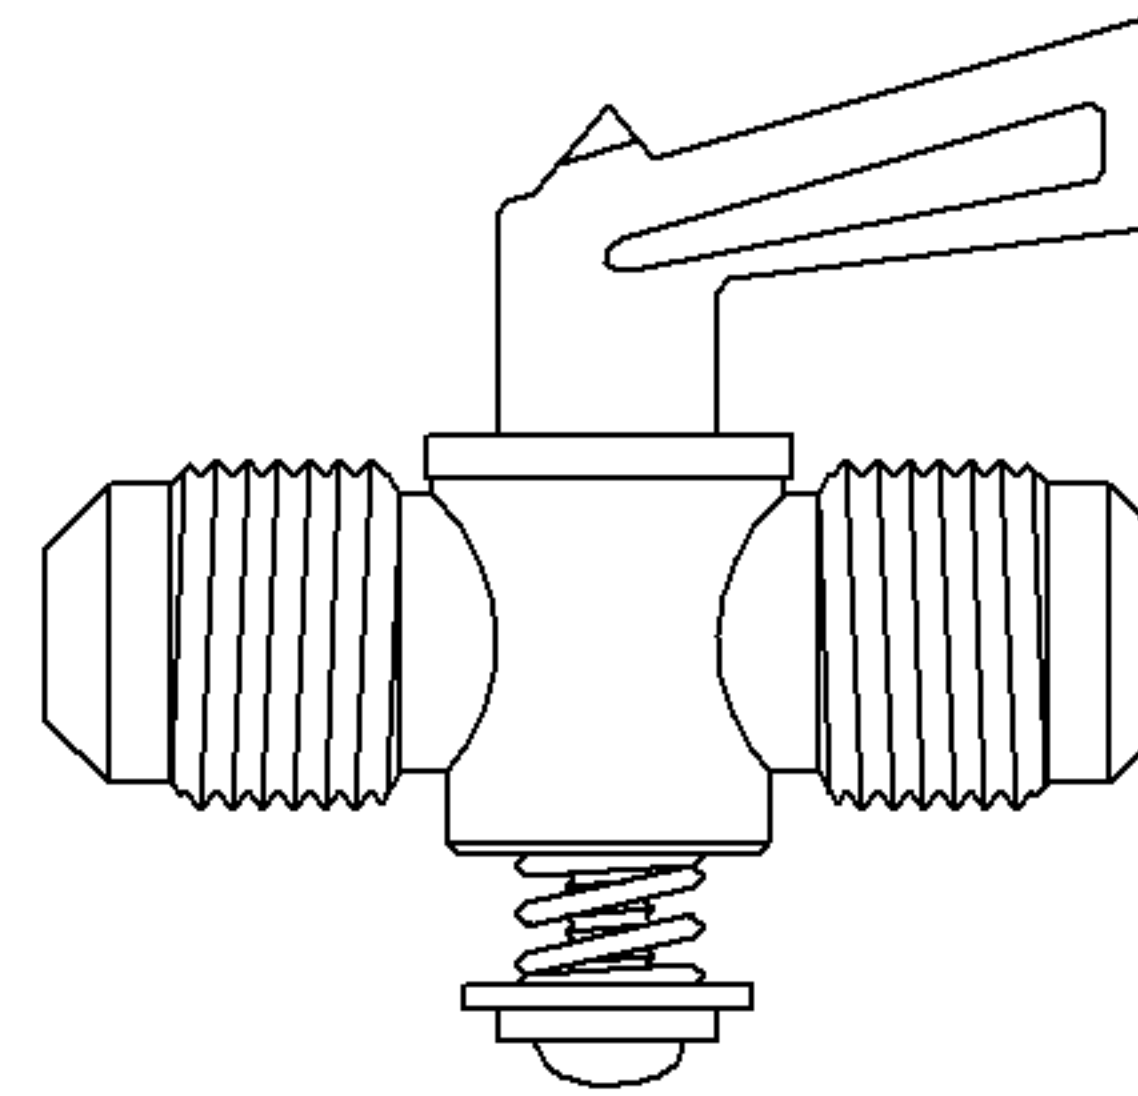

SHUT-OFF COCKS

- WORKING PRESSURE-30PSI
- FORGED BRASS BODIES AND HANDLES FOR EXTRA STRENGTH
- INSTANTANEOUS OFF-ON OPERATION WITH 360° ROTATION

PART NO.	SIZE
500-01B	1/8"
500-02B	1/4"
500-03B	3/8"

FEMALE x FEMALE

PART NO.	SIZE
501-01B	1/8"
501-02B	1/4"
501-03B	3/8"

MALE x FEMALE

PART NO.	SIZE
5051-01B	1/8"x1/4"
5051-021B	1/4"x1/4"
5051-02B	1/4"x5/16"
5051-023B	1/4"x3/8"
5051-03B	3/8"x3/8"

MALE x FLARE

PART NO.	SIZE
502-01B	1/8"
502-02B	1/4"
502-03B	3/8"

MALE x MALE

PART NO.	SIZE
5050-01B	1/8"x1/4"
5050-021B	1/4"x1/4"
5050-02B	1/4"x5/16"
5050-023B	1/4"x3/8"
5050-03B	3/8"x3/8"

FEMALE x FLARE

PART NO.	SIZE
505-01B	1/4"
505-02B	5/16"
505-03B	3/8"

FLARE x FLARE

PART NO.	SIZE
506-01BA	1/8"
506-02BA	1/4"
506-03BA	3/8"

DRAIN COCKS
TEE HANDLE

PART NO.	SIZE
506-01B	1/8"
506-02B	1/4"
506-03B	3/8"

DRAIN COCKS
LEVER HANDLE

NIGO INDUSTRIAL CO., LTD.

NO.9, LANE 93, CHANG LU ROAD, CHANGHUA
TAIWAN, R.O.C.