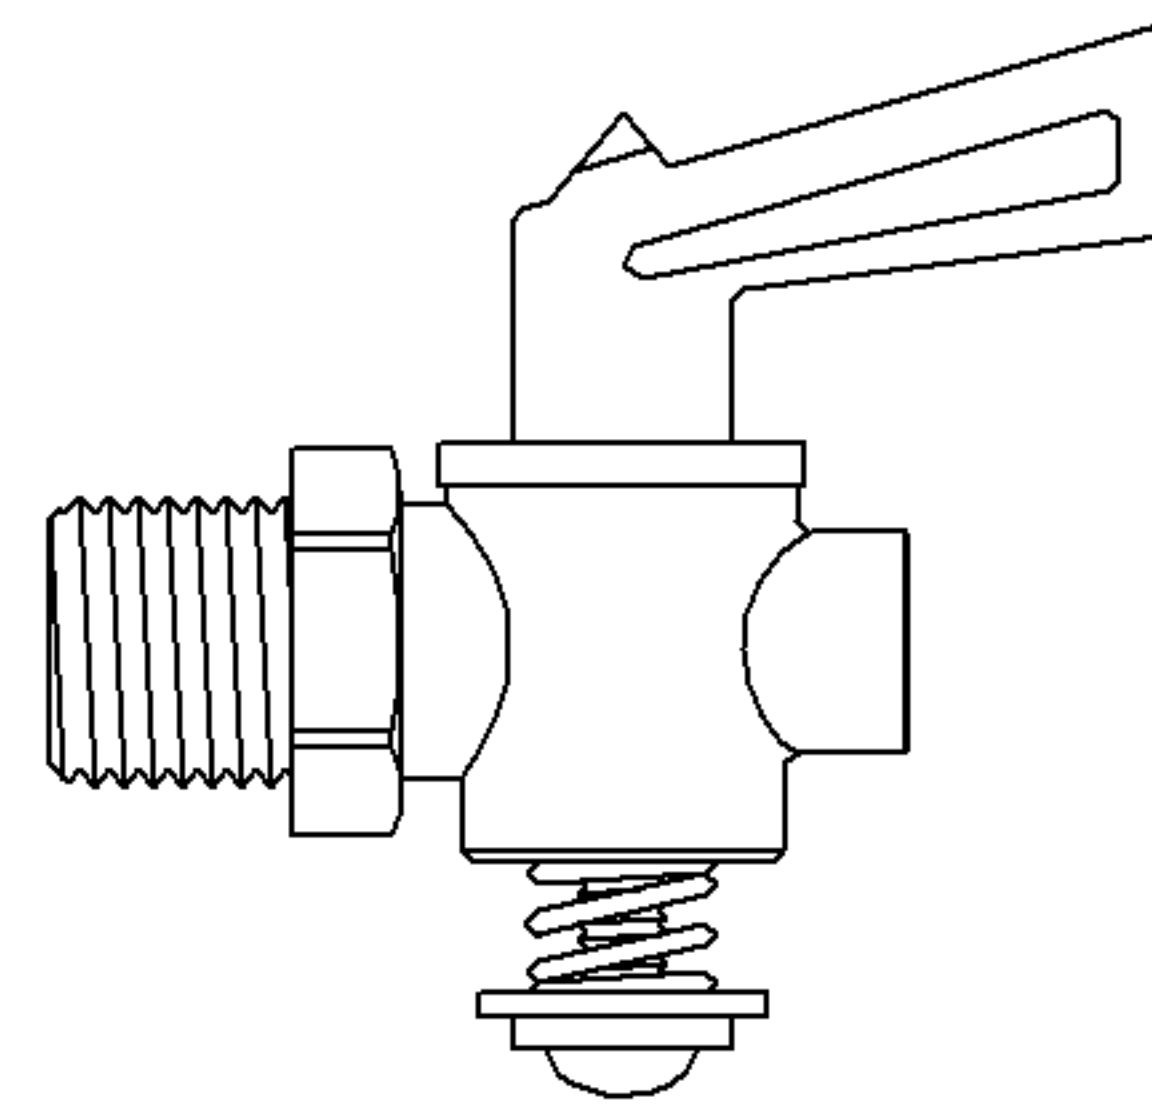

PART NO.	SIZE
501-01B	1/8"
501-02B	1/4"
501-03B	3/8"

MALE x FEMALE

PART NO.	SIZE
5051-01B	1/8"x1/4"
5051-021B	1/4"x1/4"
5051-02B	1/4"x5/16"
5051-023B	1/4"x3/8"
5051-03B	3/8"x3/8"

MALE x FLARE

PART NO.	SIZE
502-01B	1/8"
502-02B	1/4"
502-03B	3/8"

MALE x MALE

PART NO.	SIZE
5050-01B	1/8"x1/4"
5050-021B	1/4"x1/4"
5050-02B	1/4"x5/16"
5050-023B	1/4"x3/8"
5050-03B	3/8"x3/8"

FEMALE x FLARE

PART NO.	SIZE
505-01B	1/4"
505-02B	5/16"
505-03B	3/8"

FLARE x FLARE

PART NO.	SIZE
506-01BA	1/8"
506-02BA	1/4"
506-03BA	3/8"

DRAIN COCKS
TEE HANDLE

PART NO.	SIZE
506-01B	1/8"
506-02B	1/4"
506-03B	3/8"

DRAIN COCKS
LEVER HANDLE

NIGO INDUSTRIAL CO., LTD.

NO.9, LANE 93, CHANG LU ROAD, CHANGHUA
TAIWAN, R.O.C.