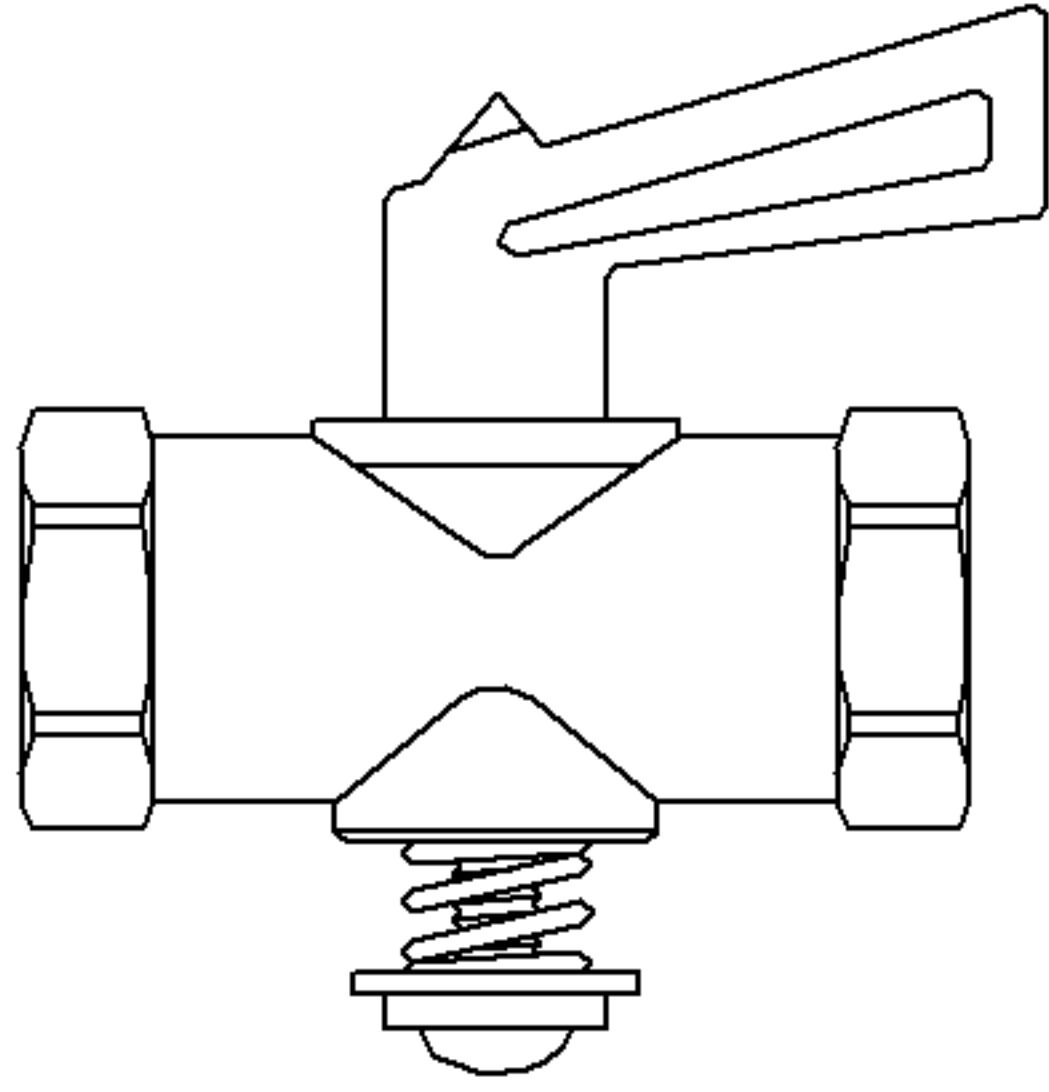

SHUT-OFF COCKS

- WORKING PRESSURE-30PSI
- FORGED BRASS BODIES AND HANDLES FOR EXTRA STRENGTH
- INSTANTANEOUS OFF-ON OPERATION WITH 360° ROTATION

PART NO.	SIZE
500-01B	1/8"
500-02B	1/4"
500-03B	3/8"

FEMALE x FEMALE

PART NO.	SIZE
501-01B	1/8"
501-02B	1/4"
501-03B	3/8"

MALE x FEMALE

PART NO.	SIZE
5051-01B	1/8"x1/4"
5051-021B	1/4"x1/4"
5051-02B	1/4"x5/16"
5051-023B	1/4"x3/8"
5051-03B	3/8"x3/8"

MALE x FLARE

PART NO.	SIZE
502-01B	1/8"
502-02B	1/4"
502-03B	3/8"

MALE x MALE

PART NO.	SIZE
5050-01B	1/8"x1/4"
5050-021B	1/4"x1/4"
5050-02B	1/4"x5/16"
5050-023B	1/4"x3/8"
5050-03B	3/8"x3/8"

FEMALE x FLARE

PART NO.	SIZE
505-01B	1/4"
505-02B	5/16"
505-03B	3/8"

FLARE x FLARE

PART NO.	SIZE
506-01BA	1/8"
506-02BA	1/4"
506-03BA	3/8"

DRAIN COCKS
TEE HANDLE

PART NO.	SIZE
506-01B	1/8"
506-02B	1/4"
506-03B	3/8"

DRAIN COCKS
LEVER HANDLE

NIGO INDUSTRIAL CO., LTD.

NO.9, LANE 93, CHANG LU ROAD, CHANGHUA
TAIWAN, R.O.C.