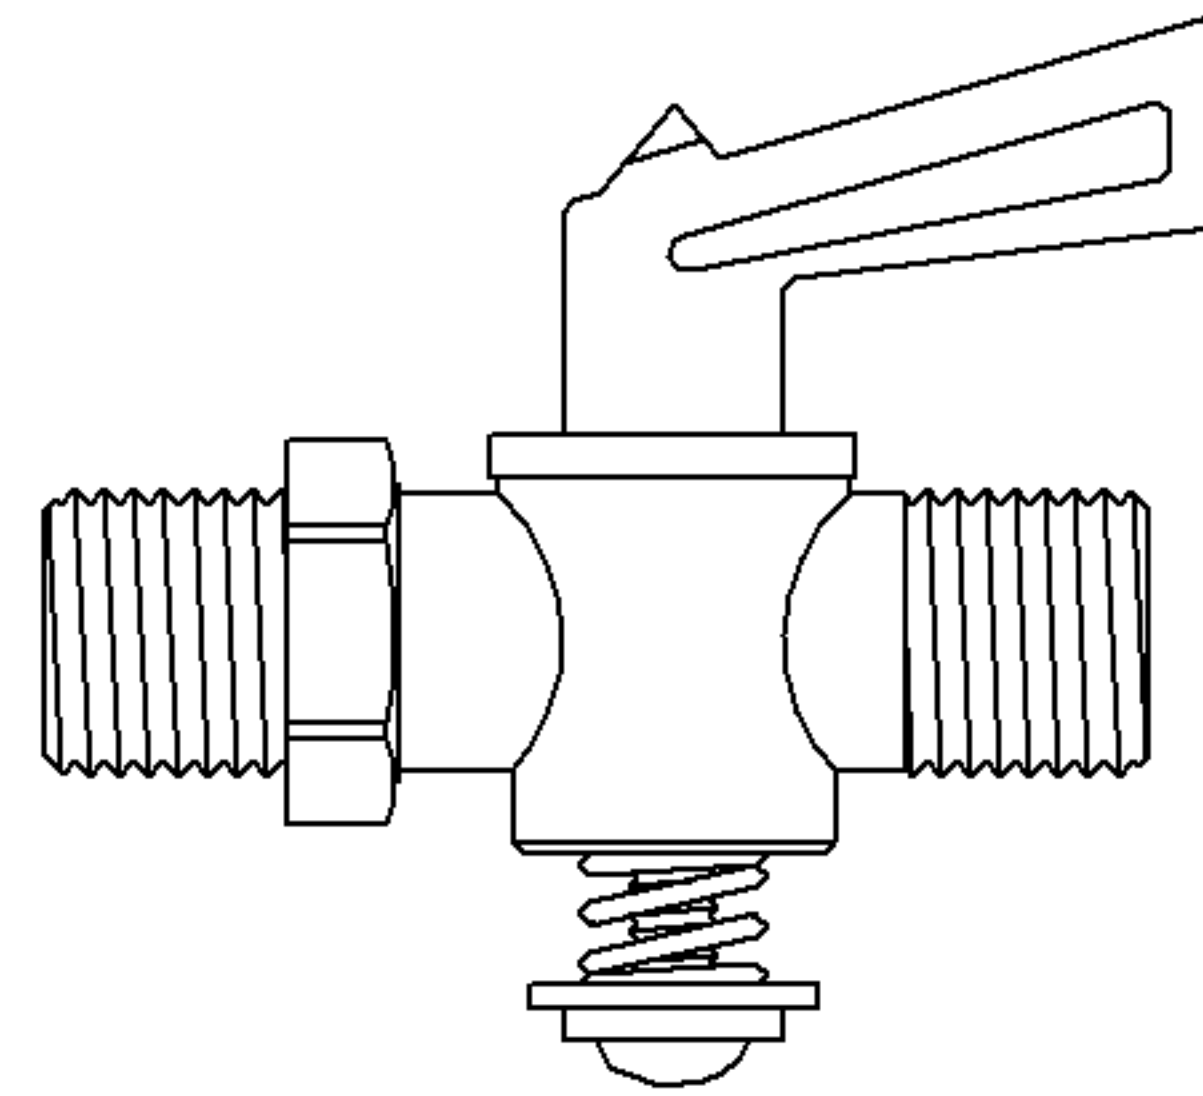

SHUT-OFF COCKS

- WORKING PRESSURE-30PSI
- FORGED BRASS BODIES AND HANDLES FOR EXTRA STRENGTH
- INSTANTANEOUS OFF-ON OPERATION WITH 360° ROTATION

PART NO.	SIZE
500-01B	1/8"
500-02B	1/4"
500-03B	3/8"

FEMALE x FEMALE

PART NO.	SIZE
501-01B	1/8"
501-02B	1/4"
501-03B	3/8"

MALE x FEMALE

PART NO.	SIZE
5051-01B	1/8"x1/4"
5051-021B	1/4"x1/4"
5051-02B	1/4"x5/16"
5051-023B	1/4"x3/8"
5051-03B	3/8"x3/8"

MALE x FLARE

PART NO.	SIZE
502-01B	1/8"
502-02B	1/4"
502-03B	3/8"

MALE x MALE

PART NO.	SIZE
5050-01B	1/8"x1/4"
5050-021B	1/4"x1/4"
5050-02B	1/4"x5/16"
5050-023B	1/4"x3/8"
5050-03B	3/8"x3/8"

FEMALE x FLARE

PART NO.	SIZE
505-01B	1/4"
505-02B	5/16"
505-03B	3/8"

FLARE x FLARE

PART NO.	SIZE
506-01BA	1/8"
506-02BA	1/4"
506-03BA	3/8"

DRAIN COCKS
TEE HANDLE

PART NO.	SIZE
506-01B	1/8"
506-02B	1/4"
506-03B	3/8"

DRAIN COCKS
LEVER HANDLE

NIGO INDUSTRIAL CO., LTD.

NO.9, LANE 93, CHANG LU ROAD, CHANGHUA
TAIWAN, R.O.C.