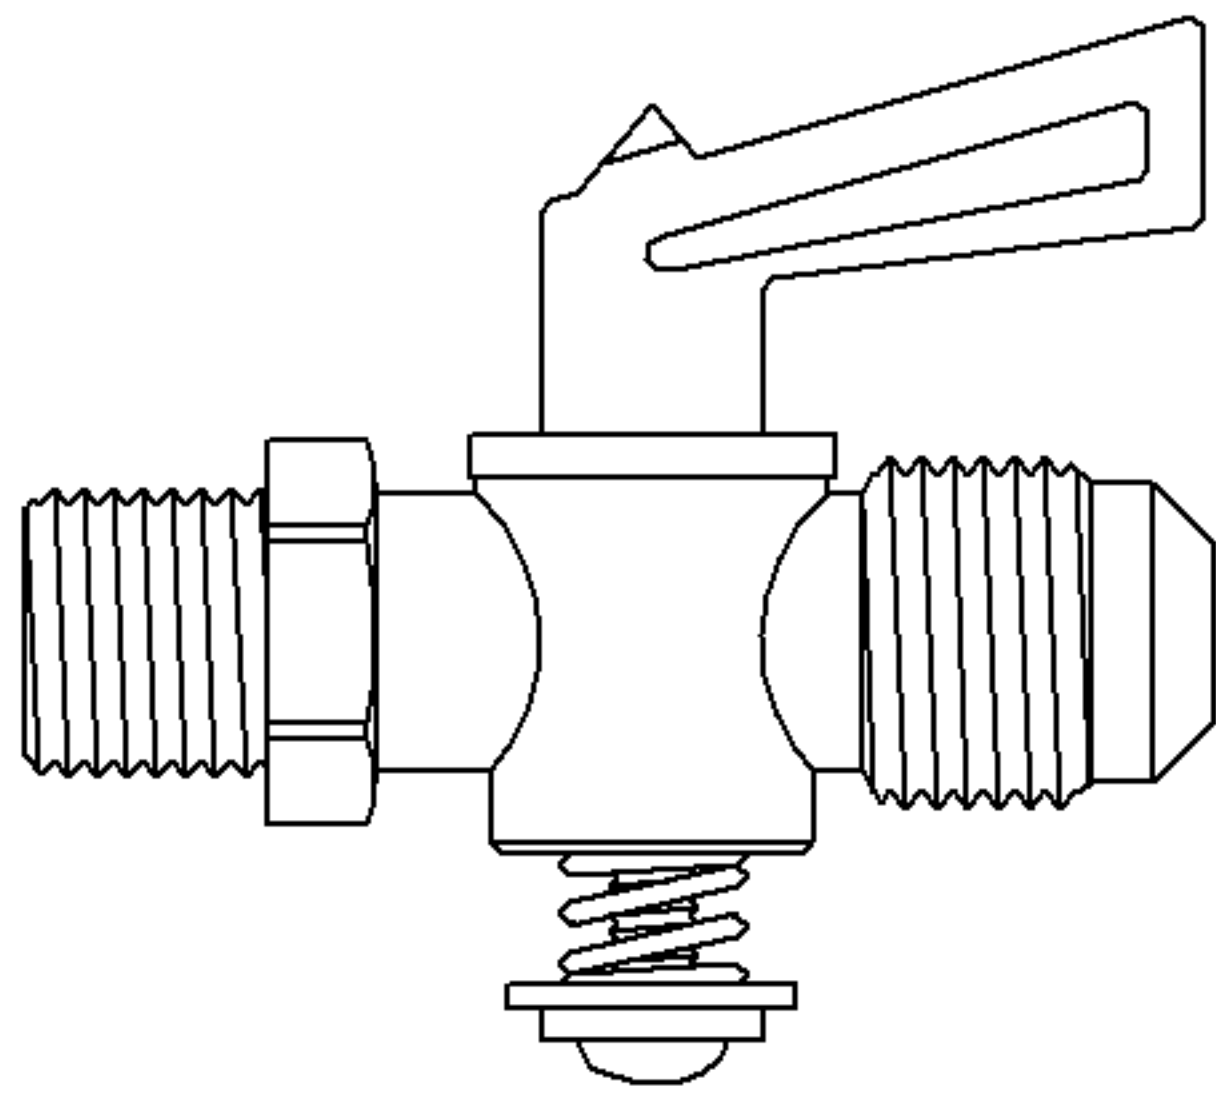

SHUT-OFF COCKS

- WORKING PRESSURE-30PSI
- FORGED BRASS BODIES AND HANDLES FOR EXTRA STRENGTH
- INSTANTANEOUS OFF-ON OPERATION WITH 360° ROTATION

PART NO.	SIZE
500-01B	1/8"
500-02B	1/4"
500-03B	3/8"

FEMALE x FEMALE

PART NO.	SIZE
501-01B	1/8"
501-02B	1/4"
501-03B	3/8"

MALE x FEMALE

PART NO.	SIZE
5051-01B	1/8"x1/4"
5051-021B	1/4"x1/4"
5051-02B	1/4"x5/16"
5051-023B	1/4"x3/8"
5051-03B	3/8"x3/8"

MALE x FLARE

PART NO.	SIZE
502-01B	1/8"
502-02B	1/4"
502-03B	3/8"

MALE x MALE

PART NO.	SIZE
5050-01B	1/8"x1/4"
5050-021B	1/4"x1/4"
5050-02B	1/4"x5/16"
5050-023B	1/4"x3/8"
5050-03B	3/8"x3/8"

FEMALE x FLARE

PART NO.	SIZE
505-01B	1/4"
505-02B	5/16"
505-03B	3/8"

FLARE x FLARE

PART NO.	SIZE
506-01BA	1/8"
506-02BA	1/4"
506-03BA	3/8"

DRAIN COCKS
TEE HANDLE

PART NO.	SIZE
506-01B	1/8"
506-02B	1/4"
506-03B	3/8"

DRAIN COCKS
LEVER HANDLE

NIGO INDUSTRIAL CO., LTD.

NO.9, LANE 93, CHANG LU ROAD, CHANGHUA
TAIWAN, R.O.C.