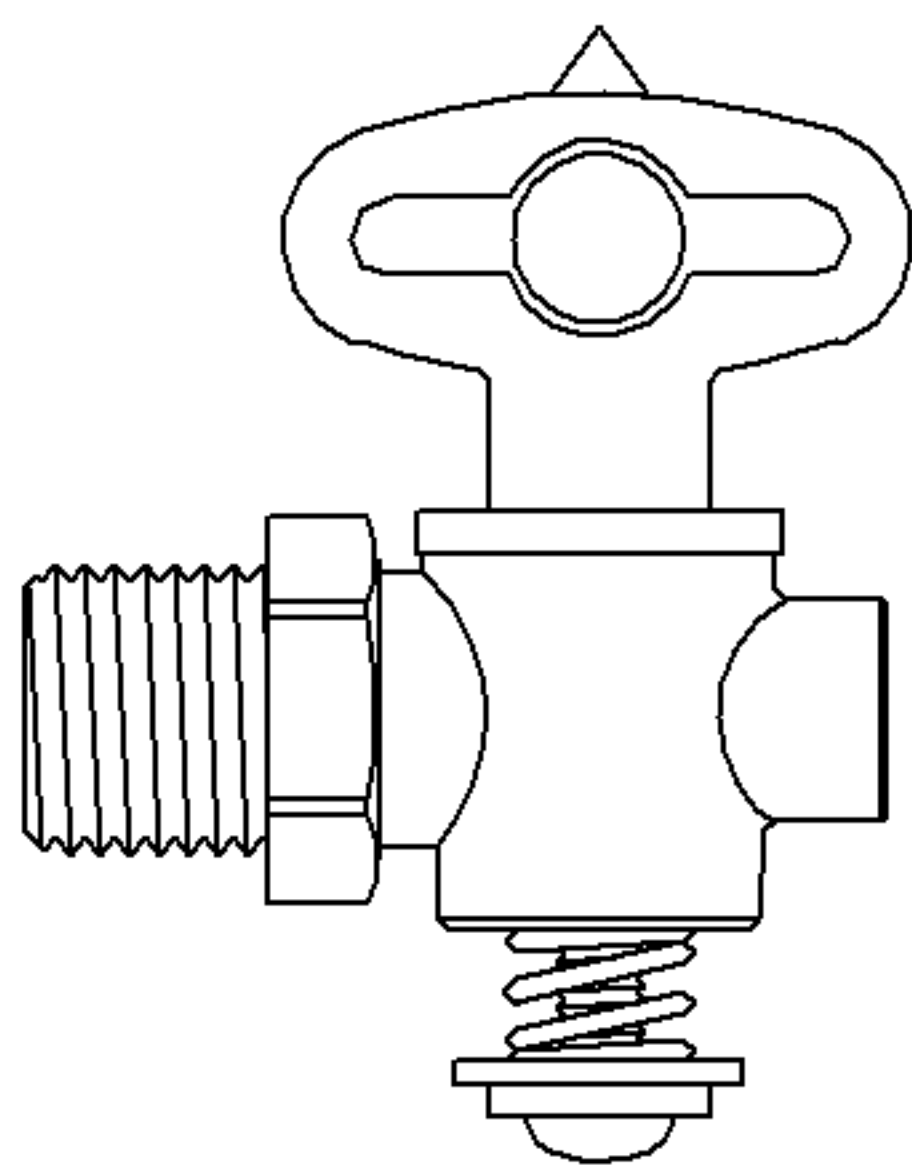

PART NO.	SIZE
501-01B	1/8"
501-02B	1/4"
501-03B	3/8"

MALE x FEMALE

PART NO.	SIZE
5051-01B	1/8"x1/4"
5051-021B	1/4"x1/4"
5051-02B	1/4"x5/16"
5051-023B	1/4"x3/8"
5051-03B	3/8"x3/8"

MALE x FLARE

PART NO.	SIZE
502-01B	1/8"
502-02B	1/4"
502-03B	3/8"

MALE x MALE

PART NO.	SIZE
5050-01B	1/8"x1/4"
5050-021B	1/4"x1/4"
5050-02B	1/4"x5/16"
5050-023B	1/4"x3/8"
5050-03B	3/8"x3/8"

FEMALE x FLARE

PART NO.	SIZE
505-01B	1/4"
505-02B	5/16"
505-03B	3/8"

FLARE x FLARE

PART NO.	SIZE
506-01BA	1/8"
506-02BA	1/4"
506-03BA	3/8"

DRAIN COCKS
TEE HANDLE

PART NO.	SIZE
506-01B	1/8"
506-02B	1/4"
506-03B	3/8"

DRAIN COCKS
LEVER HANDLE

NIGO INDUSTRIAL CO., LTD.

NO.9, LANE 93, CHANG LU ROAD, CHANGHUA
TAIWAN, R.O.C.