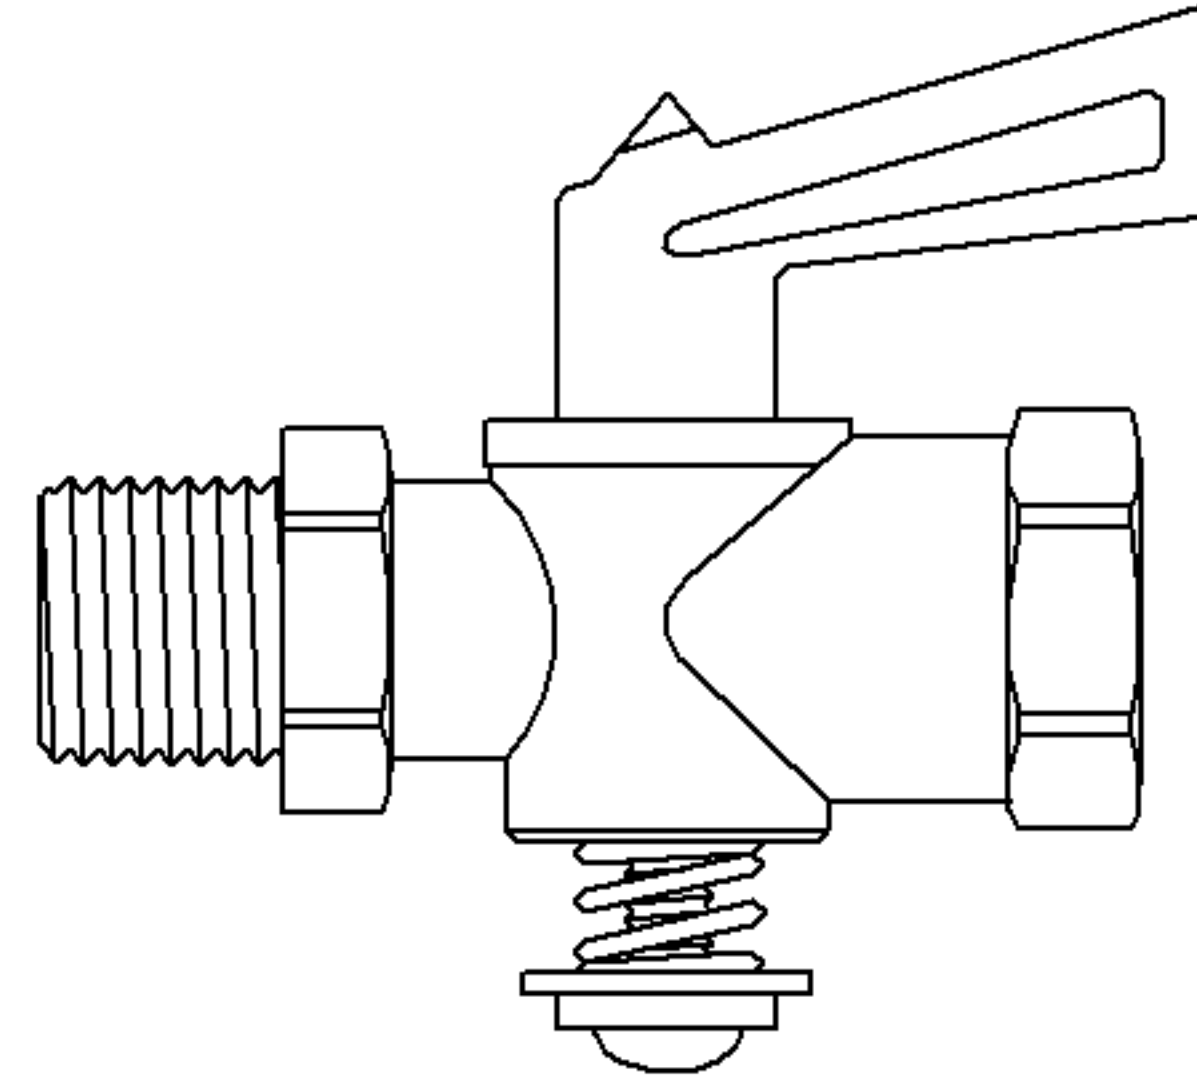

SHUT-OFF COCKS

- WORKING PRESSURE-30PSI
- FORGED BRASS BODIES AND HANDLES FOR EXTRA STRENGTH
- INSTANTANEOUS OFF-ON OPERATION WITH 360° ROTATION

PART NO.	SIZE
500-01B	1/8"
500-02B	1/4"
500-03B	3/8"

FEMALE x FEMALE

PART NO.	SIZE
501-01B	1/8"
501-02B	1/4"
501-03B	3/8"

MALE x FEMALE

PART NO.	SIZE
5051-01B	1/8"x1/4"
5051-021B	1/4"x1/4"
5051-02B	1/4"x5/16"
5051-023B	1/4"x3/8"
5051-03B	3/8"x3/8"

MALE x FLARE

PART NO.	SIZE
502-01B	1/8"
502-02B	1/4"
502-03B	3/8"

MALE x MALE

PART NO.	SIZE
5050-01B	1/8"x1/4"
5050-021B	1/4"x1/4"
5050-02B	1/4"x5/16"
5050-023B	1/4"x3/8"
5050-03B	3/8"x3/8"

FEMALE x FLARE

PART NO.	SIZE
505-01B	1/4"
505-02B	5/16"
505-03B	3/8"

FLARE x FLARE

PART NO.	SIZE
506-01BA	1/8"
506-02BA	1/4"
506-03BA	3/8"

DRAIN COCKS
TEE HANDLE

PART NO.	SIZE
506-01B	1/8"
506-02B	1/4"
506-03B	3/8"

DRAIN COCKS
LEVER HANDLE

NIGO INDUSTRIAL CO., LTD.

NO.9, LANE 93, CHANG LU ROAD, CHANGHUA
TAIWAN, R.O.C.