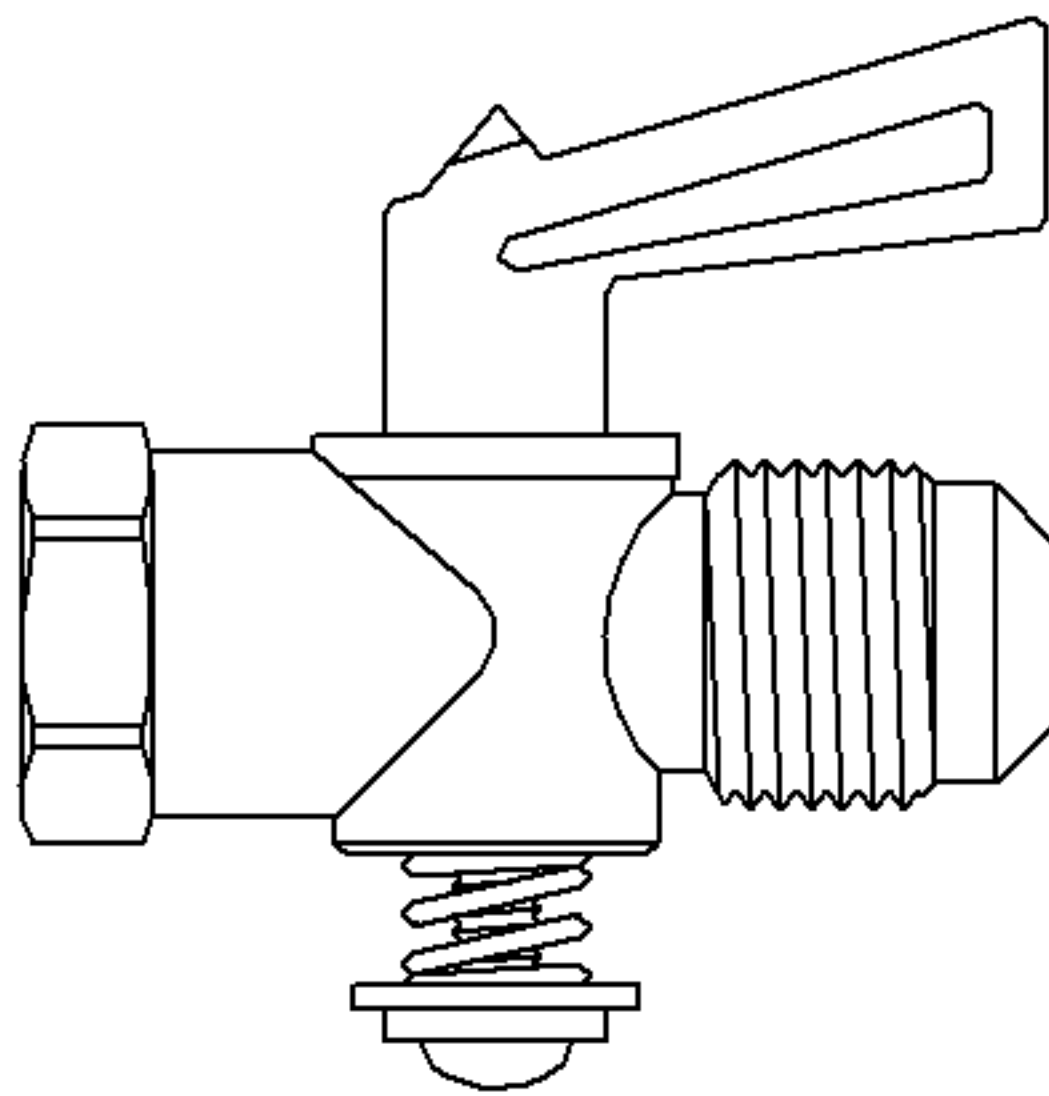

SHUT-OFF COCKS

- WORKING PRESSURE-30PSI
- FORGED BRASS BODIES AND HANDLES FOR EXTRA STRENGTH
- INSTANTANEOUS OFF-ON OPERATION WITH 360° ROTATION

PART NO.	SIZE
500-01B	1/8"
500-02B	1/4"
500-03B	3/8"

FEMALE x FEMALE

PART NO.	SIZE
501-01B	1/8"
501-02B	1/4"
501-03B	3/8"

MALE x FEMALE

PART NO.	SIZE
5051-01B	1/8"x1/4"
5051-021B	1/4"x1/4"
5051-02B	1/4"x5/16"
5051-023B	1/4"x3/8"
5051-03B	3/8"x3/8"

MALE x FLARE

PART NO.	SIZE
502-01B	1/8"
502-02B	1/4"
502-03B	3/8"

MALE x MALE

PART NO.	SIZE
5050-01B	1/8"x1/4"
5050-021B	1/4"x1/4"
5050-02B	1/4"x5/16"
5050-023B	1/4"x3/8"
5050-03B	3/8"x3/8"

FEMALE x FLARE

PART NO.	SIZE
505-01B	1/4"
505-02B	5/16"
505-03B	3/8"

FLARE x FLARE

PART NO.	SIZE
506-01BA	1/8"
506-02BA	1/4"
506-03BA	3/8"

DRAIN COCKS
TEE HANDLE

PART NO.	SIZE
506-01B	1/8"
506-02B	1/4"
506-03B	3/8"

DRAIN COCKS
LEVER HANDLE

NIGO INDUSTRIAL CO., LTD.

NO.9, LANE 93, CHANG LU ROAD, CHANGHUA
TAIWAN, R.O.C.